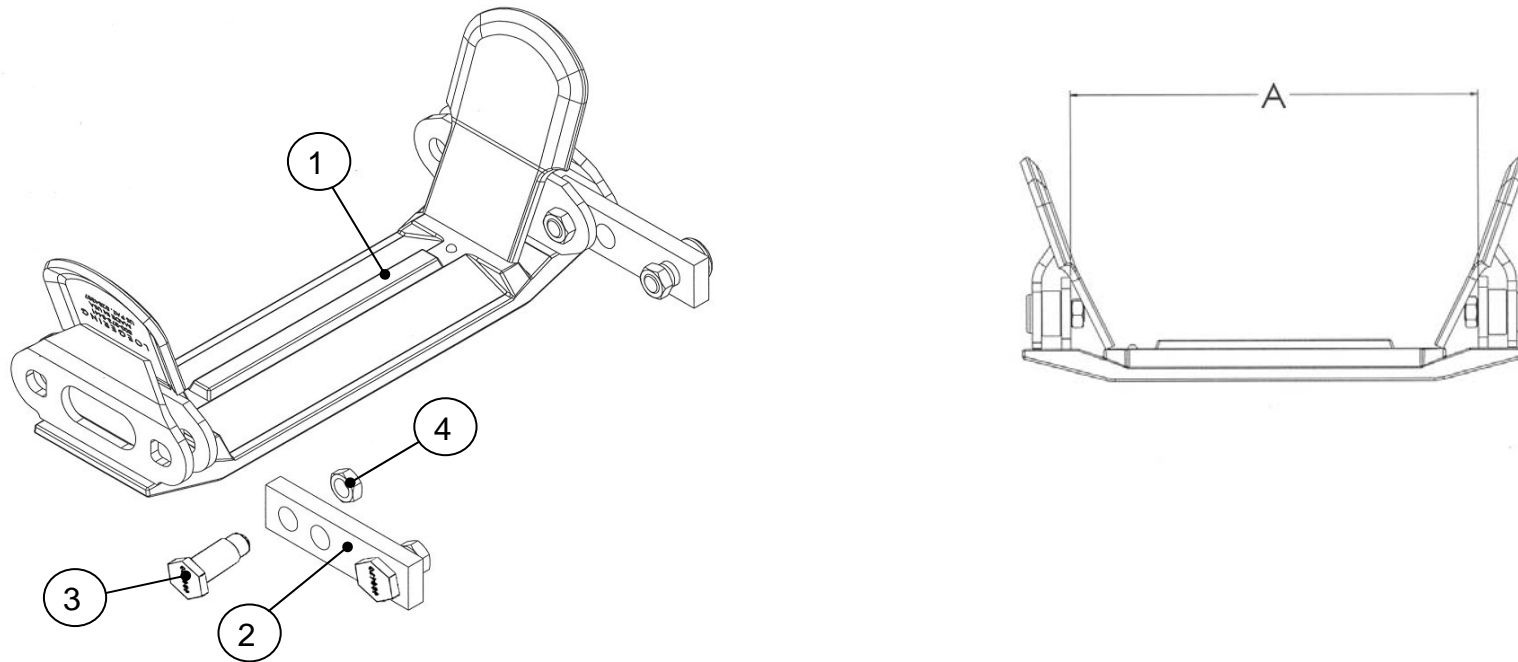

TRAIL BLAZERS FIGURE 4

F Series Parts (1-14-02 to Current)		
Item	Part Number	Description
A	Measure pad at "A" to determine pad width. (i.e. 11 1/8" = FN103-11.1A)	
1	FN103-11.1A	Pad for 10.00 x 16.5 Tire (11 1/8" at "A")
	FN103-12.5A	Pad for 12.00 x 16.5 Tire (12 1/2" at "A")
	FN103-13.2A	Pad for 12.00 x 16.5 HD2000 (13 1/4" at "A")
	FN103-13.7A	Pad for 14.00 x 17.5 Tire (13 3/4" at "A")
	FN103-15.5A	Pad for 15.5 x 16.5 Tire (15 1/2" at "A")
2	FN425	Link, 3 Hole, Standard – 1/2" Thick
	FN424	Link, 3 Hole, Heavy Duty – 5/8" Thick
3	400660	Pin, Standard, Dura Pin 5/8" x 1 1/2" Long
	400670	Pin, Heavy Duty, Dura Pin 5/8" x 1 5/8" Long
4	PH0171-5CP	Nut, Jam 1/2 - 20UNF Gr. 8 Plated w/ Nyloc